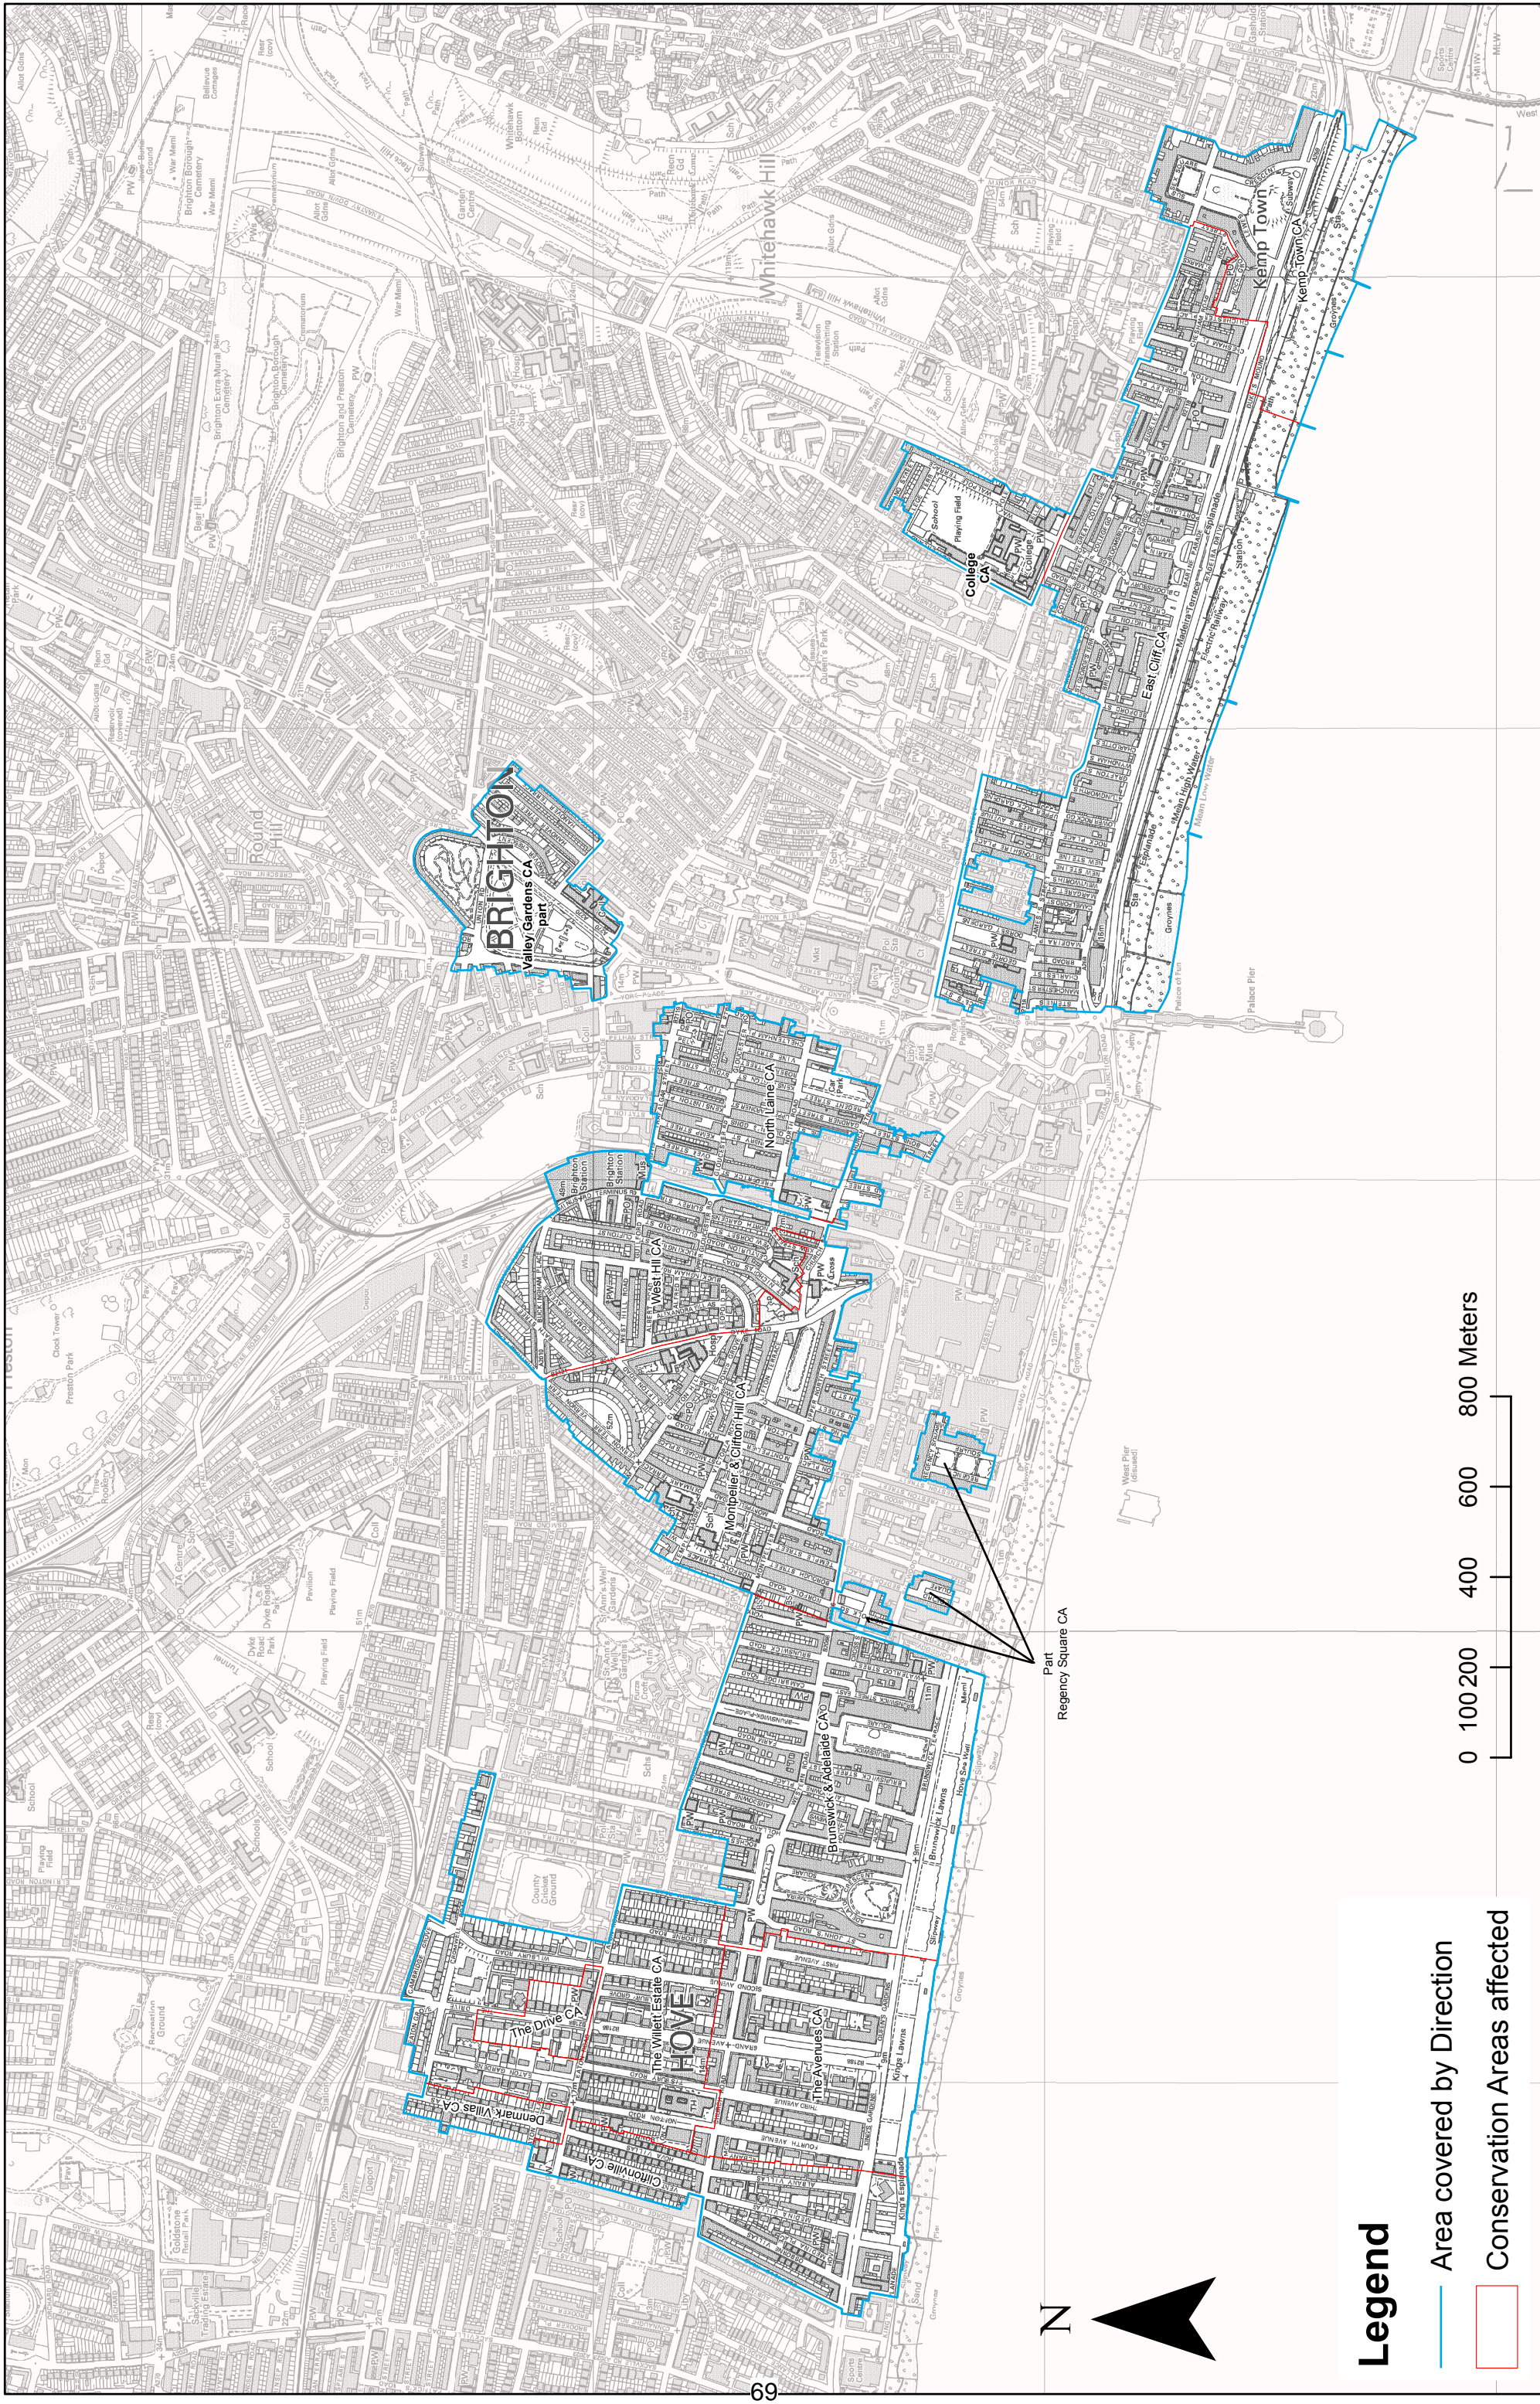

Regulation 7 Direction 2010 Central Conservation Areas

Legend

- Area covered by Direction
- Conservation Areas affected